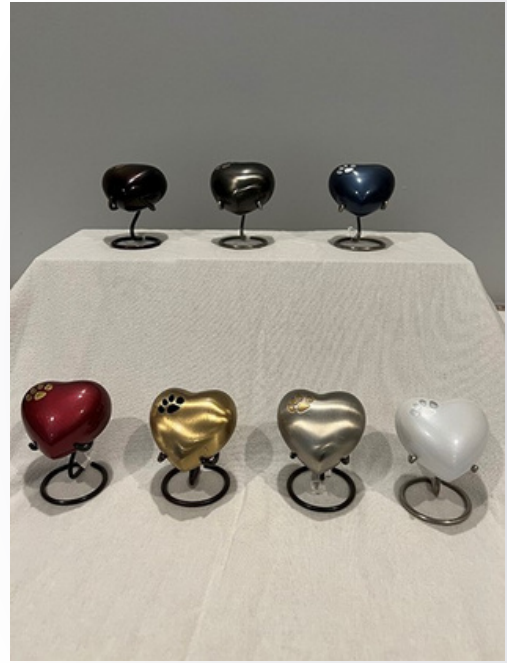

One Paw Print Heart Urn

Sizes: S

Colours: Silver-Slate-Gold

Limited engraving options available due to the small size of these urns.